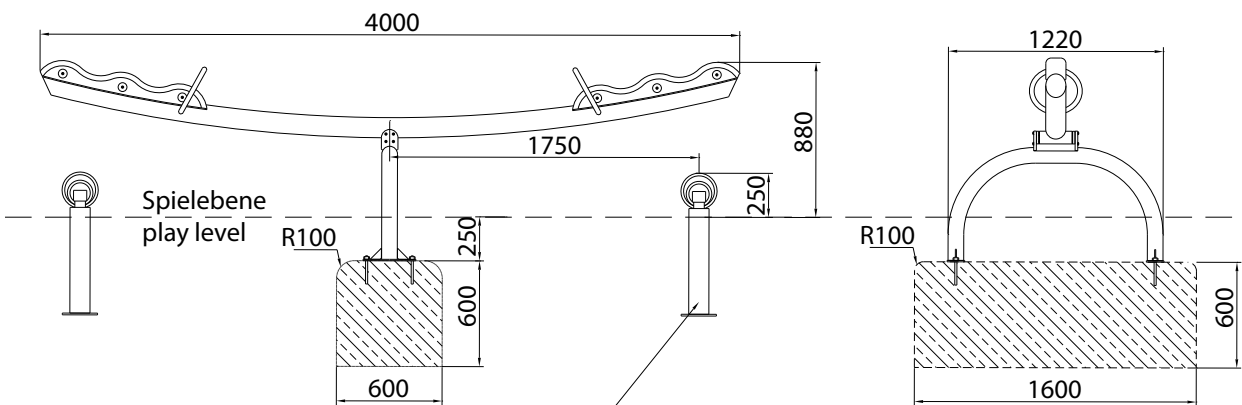

Rodeo

Rodeo

Bei lockerem Boden einbetonieren
set into concrete in case of loose surface