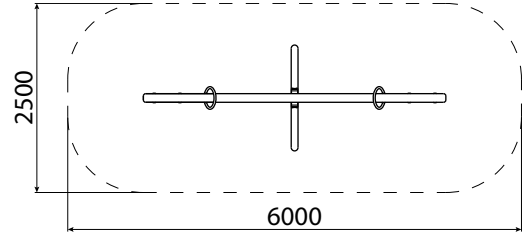

Rodeo

Rodeo

Bei lockerem Boden einbetonieren
set into concrete in case of loose surface