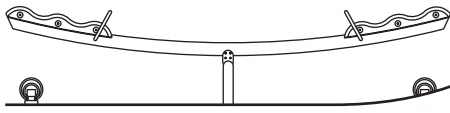

Rodeo

Rodeo

Bei lockerem Boden einbetonieren
set into concrete in case of loose surface